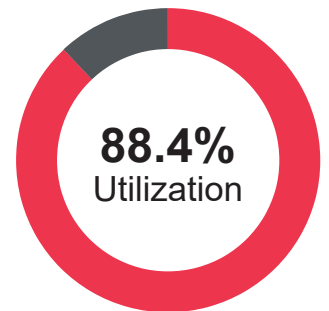

Permits In and Out for Fall of Year:

	2016	2017	2018	2019	2020
In	86	78	70	74	75
Out	42	65	62	68	71
Net	44	13	8	6	4

Student Achievement History Average Scale Score:

	2016	2017	2018	2019	2020*
ELA 3	731	728	719	724	N/A
ELA 4	722	737	733	733	N/A
ELA 5	733	732	739	729	N/A
Math 3	749	746	733	747	N/A
Math 4	724	741	736	733	N/A
Math 5	733	724	733	726	N/A
**Science 5	556	550	579	568	N/A

* Previous year's data carryover due to COVID-19 CMAS testing suspension

Median Growth Percentile:

	2016	2017	2018	2019	2020*
Reading / ELA	33	42	46.5	41	N/A
Math	32	34	37.5	37.5	N/A

* Previous year's data carryover due to COVID-19 CMAS testing suspension

ELA and Math scores range from 650 to 850 with a "meets" cut-point of 750
**Science scores range from 300 to 900; cut-points for "meets" varying by grade
5th grade "meets" = 650