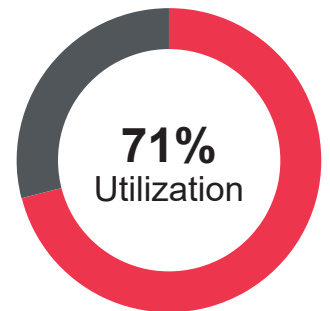

Title 1 School: Yes

Permits In and Out for Fall of Year:

	2016	2017	2018	2019	2020
In	116	93	72	72	66
Out	277	293	262	267	262
Net	(161)	(200)	(190)	(195)	(196)

Student Achievement History Average Scale Score:

	2016	2017	2018	2019	2020*
ELA 6	719	725	724	727	N/A
ELA 7	724	724	729	731	N/A
ELA 8	730	721	710	725	N/A
Math 6	709	715	719	712	N/A
Math 7	716	713	716	718	N/A
Math 8	709	701	699	707	N/A
**Science 8	544	523	517	498	N/A

* Previous year's data carryover due to COVID-19 CMAS testing suspension

Median Growth Percentile:

	2016	2017	2018	2019	2020*
Reading / ELA	47	40	34.5	47	N/A
Math	44	39	40	34	N/A

* Previous year's data carryover due to COVID-19 CMAS testing suspension

ELA and Math scores range from 650 to 850 with a "meets" cut-point of 750
**Science scores range from 300 to 900; cut-points for "meets" varying by grade
8th grade "meets" = 652