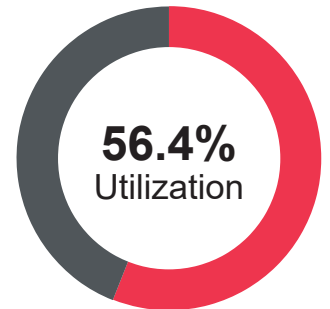

Title 1 School: No

Permits In and Out for Fall of Year:

	2016	2017	2018	2019	2020
In	182	186	162	142	135
Out	191	197	227	208	224
Net	(9)	(11)	(65)	(66)	(89)

Student Achievement History Average Scale Score:

	2016	2017	2018	2019	2020*
ELA 6	736	737	740	739	N/A
ELA 7	727	726	736	747	N/A
ELA 8	738	723	723	736	N/A
Math 6	721	720	727	723	N/A
Math 7	720	719	723	728	N/A
Math 8	708	702	711	723	N/A
**Science 8	577	520	541	520	N/A

* Previous year's data carryover due to COVID-19 CMAS testing suspension

Median Growth Percentile:

	2016	2017	2018	2019	2020*
Reading / ELA	61	45	48	53.5	N/A
Math	37	27.5	48	47	N/A

* Previous year's data carryover due to COVID-19 CMAS testing suspension

ELA and Math scores range from 650 to 850 with a "meets" cut-point of 750
**Science scores range from 300 to 900; cut-points for "meets" varying by grade
8th grade "meets" = 652