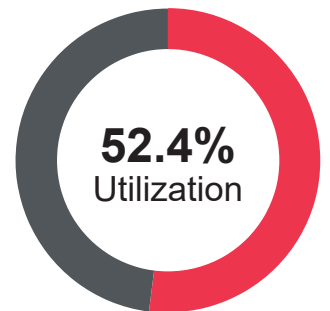

Preschool: No
Title 1 School: Yes

Free/Reduced Lunch (FRL) for School Year:

2016	2017	2018	2019	2020
79%	75%	68%	76%	70%

Performance Framework Plan Type:

2018	2019	2020*
Improvement	Turnaround	N/A

* Previous year's data carryover due to COVID-19 CMAS testing suspension