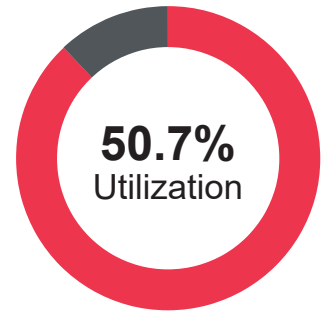

Permits In and Out for Fall of Year:

	2016	2017	2018	2019	2020
In	171	156	151	138	124
Out	43	32	32	31	31
Net	128	124	119	107	93

Student Achievement History Average Scale Score:

	2016	2017	2018	2019	2020*
ELA 3	741	733	740	728	N/A
ELA 4	750	747	745	732	N/A
ELA 5	738	753	735	746	N/A
Math 3	734	732	742	725	N/A
Math 4	746	738	733	727	N/A
Math 5	737	740	732	747	N/A
**Science 5	602	619	551	593	N/A

* Previous year's data carryover due to COVID-19 CMAS testing suspension

Median Growth Percentile:

	2016	2017	2018	2019	2020*
Reading / ELA	56	41	40	32	N/A
Math	65	41.5	54	49	N/A

* Previous year's data carryover due to COVID-19 CMAS testing suspension

ELA and Math scores range from 650 to 850 with a "meets" cut-point of 750
**Science scores range from 300 to 900; cut-points for "meets" varying by grade
5th grade "meets" = 650