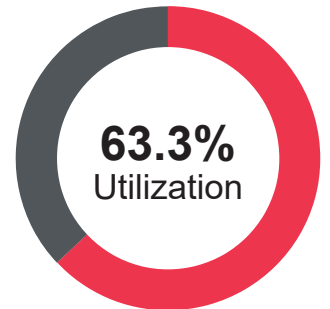

Permits In and Out for Fall of Year:

	2016	2017	2018	2019	2020
In	68	74	65	61	63
Out	171	176	150	156	139
Net	(103)	(102)	(85)	(95)	(76)

Student Achievement History Average Scale Score:

	2016	2017	2018	2019	2020*
ELA 3	731	725	728	722	N/A
ELA 4	733	731	736	727	N/A
ELA 5	732	738	732	732	N/A
Math 3	733	735	740	728	N/A
Math 4	724	722	724	722	N/A
Math 5	732	730	731	729	N/A
**Science 5	559	576	569	568	N/A

* Previous year's data carryover due to COVID-19 CMAS testing suspension

Median Growth Percentile:

	2016	2017	2018	2019	2020*
Reading / ELA	48.5	42	43	37	N/A
Math	39	38	49	40.5	N/A

* Previous year's data carryover due to COVID-19 CMAS testing suspension

ELA and Math scores range from 650 to 850 with a "meets" cut-point of 750
**Science scores range from 300 to 900; cut-points for "meets" varying by grade
5th grade "meets" = 650